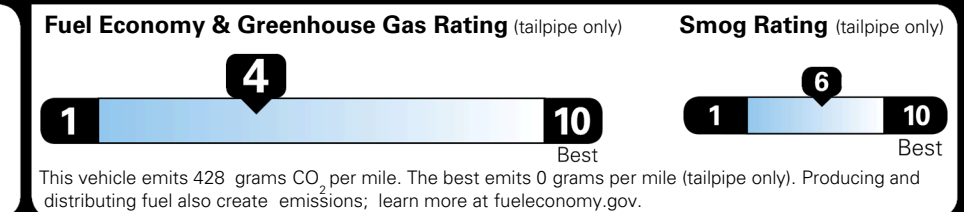

You spend $3,250 more in fuel costs over 5 years compared to the average new vehicle.

Annual fuel cost $2,350