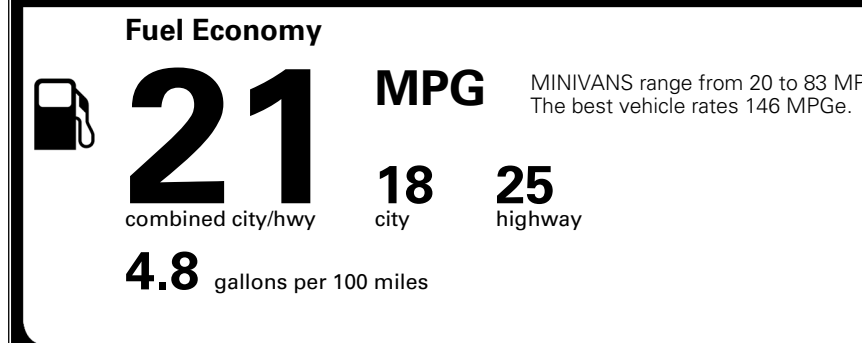

MSRP INCLUDING OPTIONS \$ 48,700.00

INLAND FREIGHT AND HANDLING \$ 1,545.00

TOTAL MANUFACTURER'S SUGGESTED RETAIL PRICE ▶ \$ 50,245.00

TOTAL ADDITIONAL WEIGHT: 11.5

EPA DOT Fuel Economy and Environment

Gasoline Vehicle