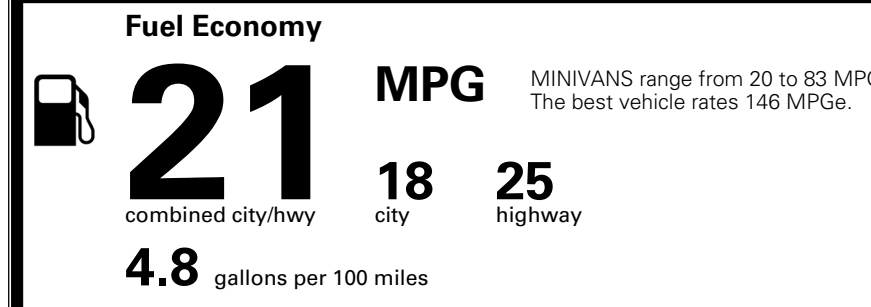

\$495.00
 \$315.00

MSRP INCLUDING OPTIONS

\$ 52,300.00

INLAND FREIGHT AND HANDLING

\$ 1,545.00

TOTAL MANUFACTURER'S SUGGESTED RETAIL PRICE ▶

\$ 53,845.00

TOTAL ADDITIONAL WEIGHT: 10.1

EPA DOT Fuel Economy and Environment

Gasoline Vehicle

You spend \$3,250 more in fuel costs over 5 years compared to the average new vehicle.

Annual fuel cost \$2,350

Actual results will vary for many reasons, including driving conditions and how you drive and maintain your vehicle. The average new vehicle gets 29 MPG and costs \$8,500 to fuel over 5 years. Cost estimates are based on 15,000 miles per year at \$ 3.30 per gallon. MPGe is miles per gasoline gallon equivalent. Vehicle emissions are a significant cause of climate change and smog.