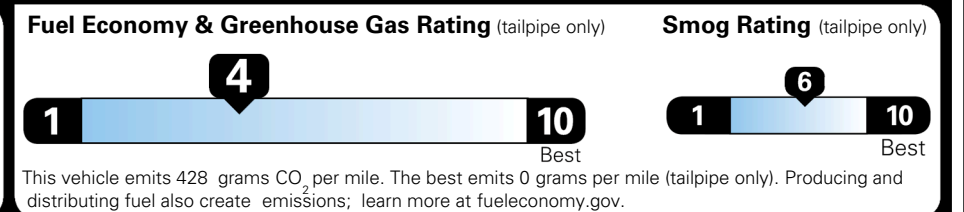

\$495.00
 \$315.00

MSRP INCLUDING OPTIONS

\$ 52,300.00

INLAND FREIGHT AND HANDLING

\$ 1,545.00

TOTAL MANUFACTURER'S SUGGESTED RETAIL PRICE ▶

\$ 53,845.00

TOTAL ADDITIONAL WEIGHT: 10.1

EPA DOT Fuel Economy and Environment

Gasoline Vehicle

You spend \$3,250 more in fuel costs over 5 years compared to the average new vehicle.

Annual fuel cost \$2,350

Actual results will vary for many reasons, including driving conditions and how you drive and maintain your vehicle. The average new vehicle gets 29 MPG and costs \$8,500 to fuel over 5 years. Cost estimates are based on 15,000 miles per year at \$ 3.30 per gallon. MPGe is miles per gasoline gallon equivalent. Vehicle emissions are a significant cause of climate change and smog.